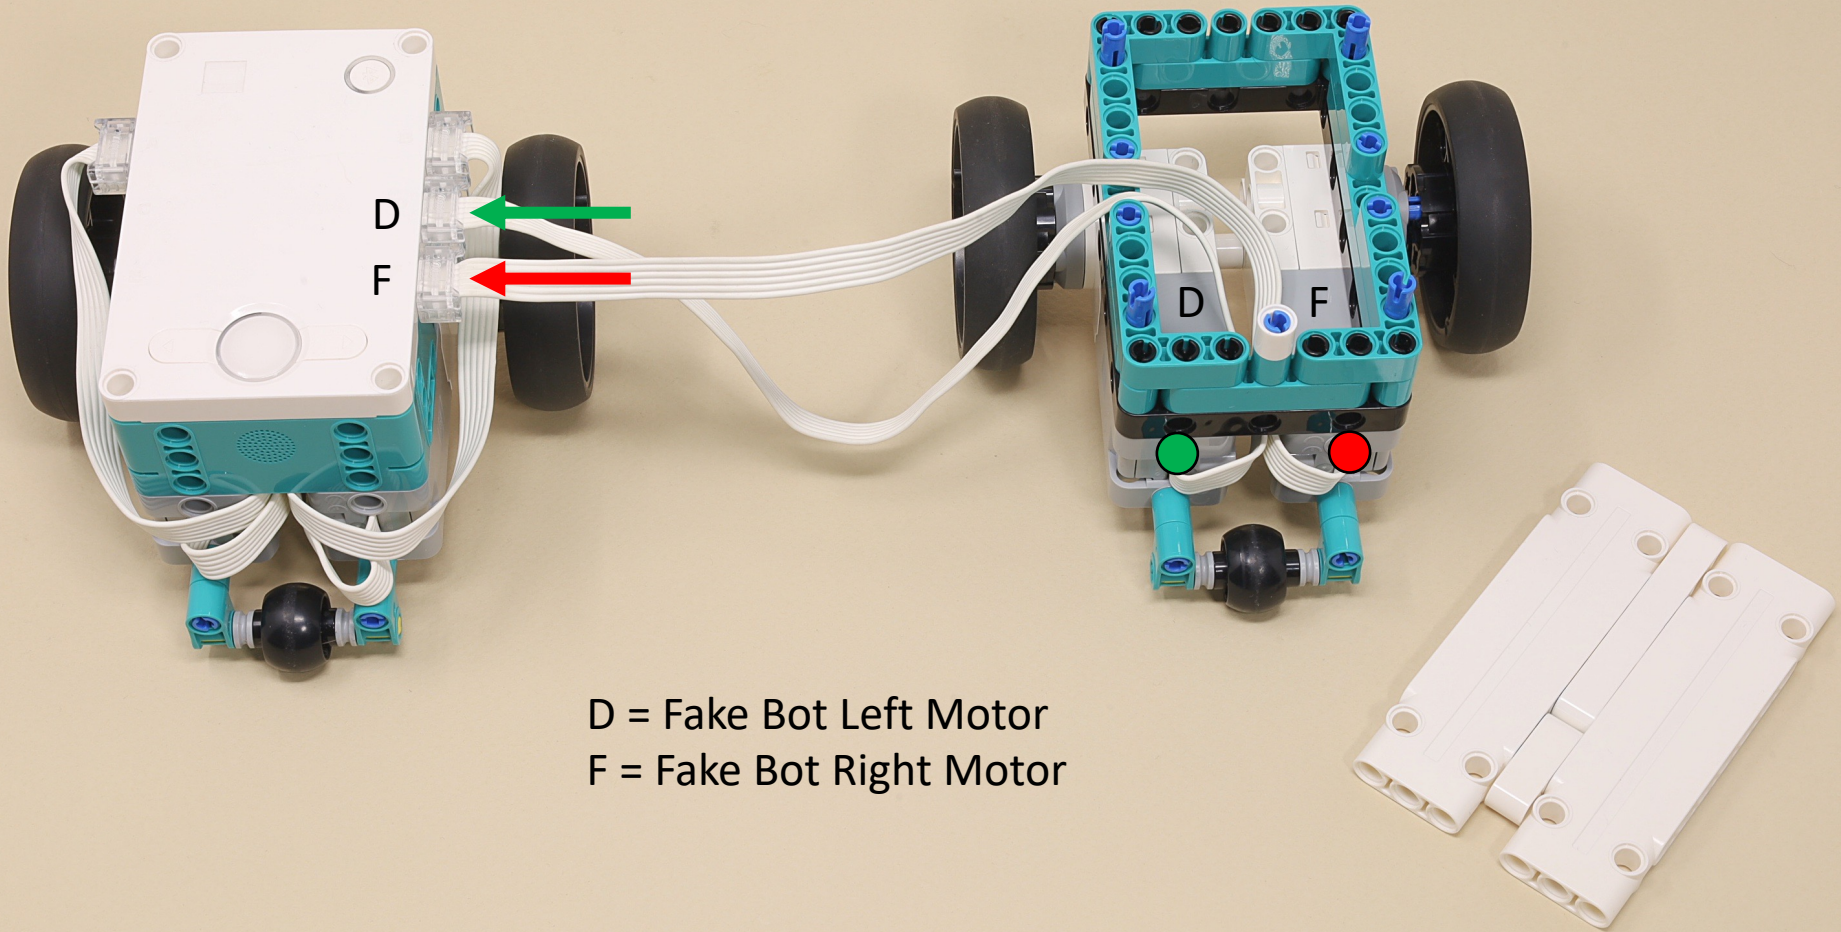

Twin Cars

Scroll for
building
instructions

First, build **5-Minute Bot**:

...then use the instructions for the **Fake Hub** and **5-Minute Bot** to make a **Fake 5-Minute Bot**

D = Fake Bot Left Motor
F = Fake Bot Right Motor