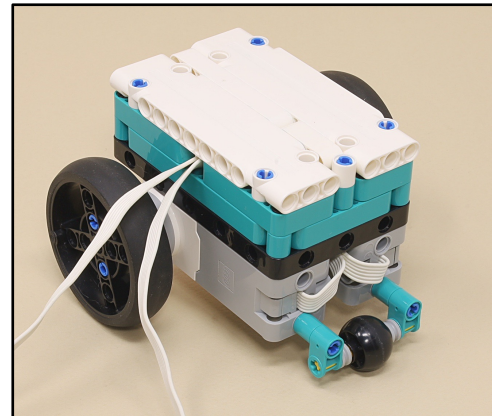

Twin Cars

Scroll for
building
instructions

First, build **5-Minute Bot**:

...then use the instructions for the **Fake Hub** and **5-Minute Bot** to make a **Fake 5-Minute Bot**

D = Fake Bot Left Motor
F = Fake Bot Right Motor