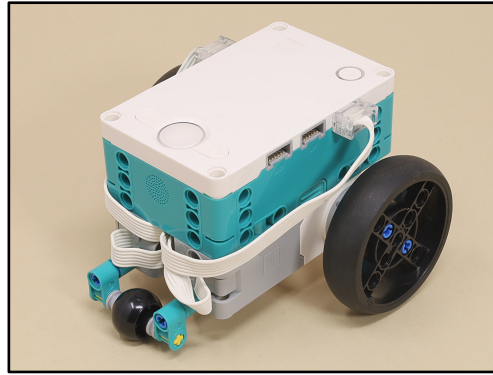

Twin Cars

Scroll for
building
instructions

First, build **5-Minute Bot**:

...then use the instructions for the **Fake Hub** and **5-Minute Bot** to make a **Fake 5-Minute Bot**

D = Fake Bot Left Motor
F = Fake Bot Right Motor