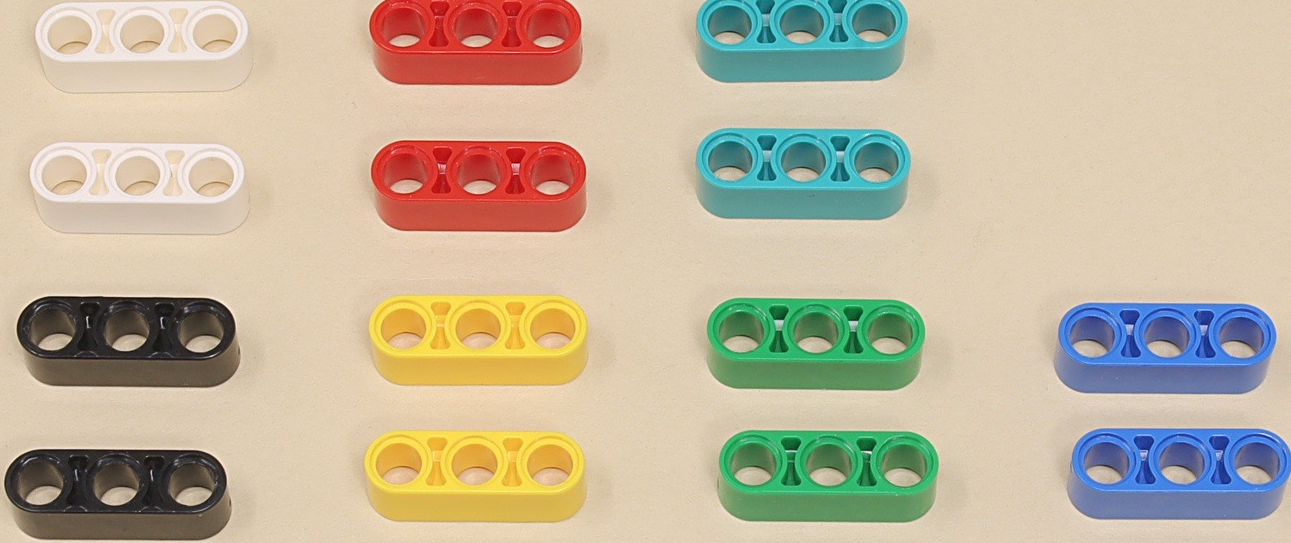

Color Bar

Scroll for
building
instructions

(12 x)