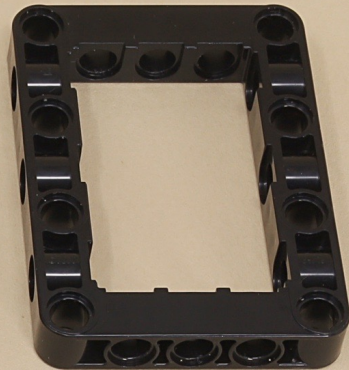

# Base for Mars 2020 Rover

Scroll for  
building  
instructions

7

3

3

(8 x)