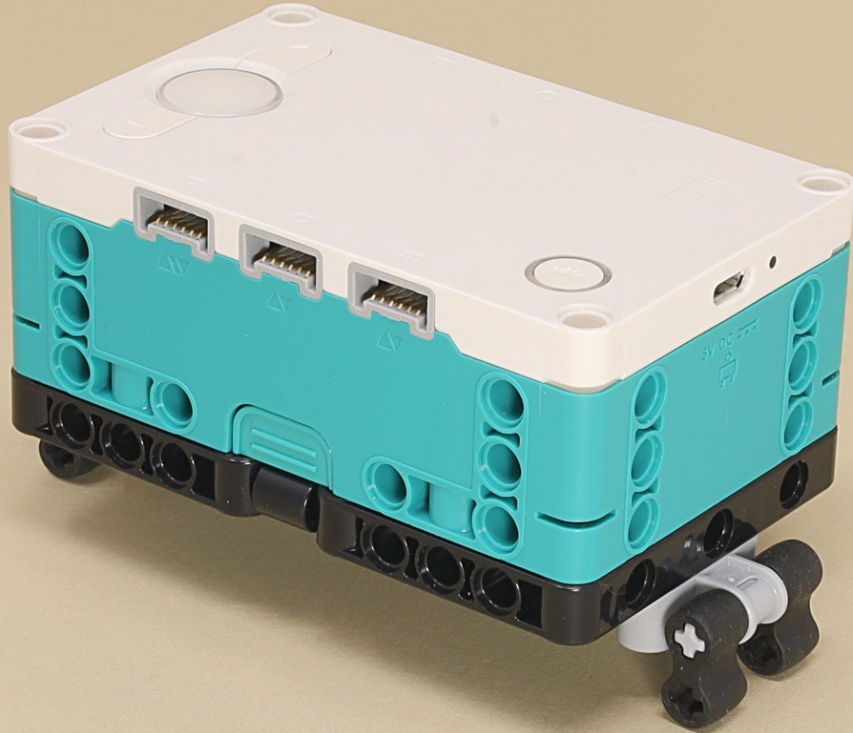

# Base for Mars 2020 Rover

Scroll for  
building  
instructions

7

3

3

(8 x)