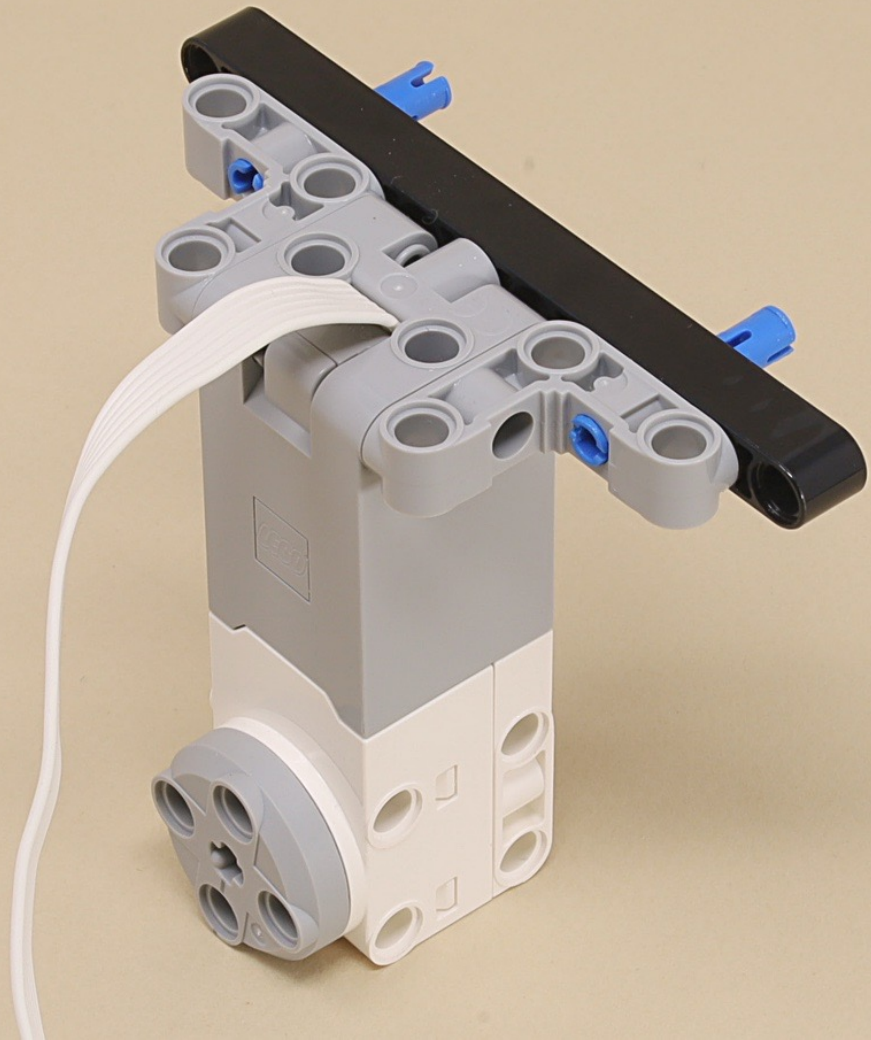

Drive Wheel for Mars 2020 Rover

Scroll for
building
instructions

11

9

(6 x)