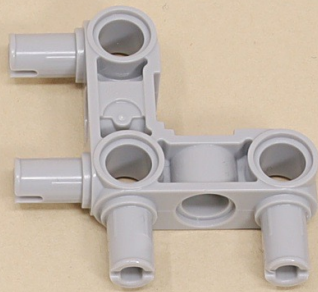

Drive Wheel for Mars 2020 Rover

Scroll for
building
instructions

11

9

(6 x)