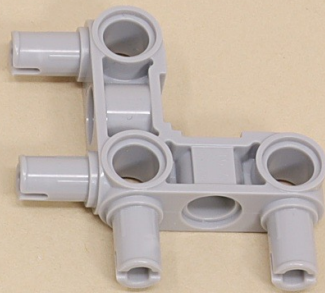

Drive Wheel for Mars 2020 Rover

Scroll for
building
instructions

11

9

(6 x)