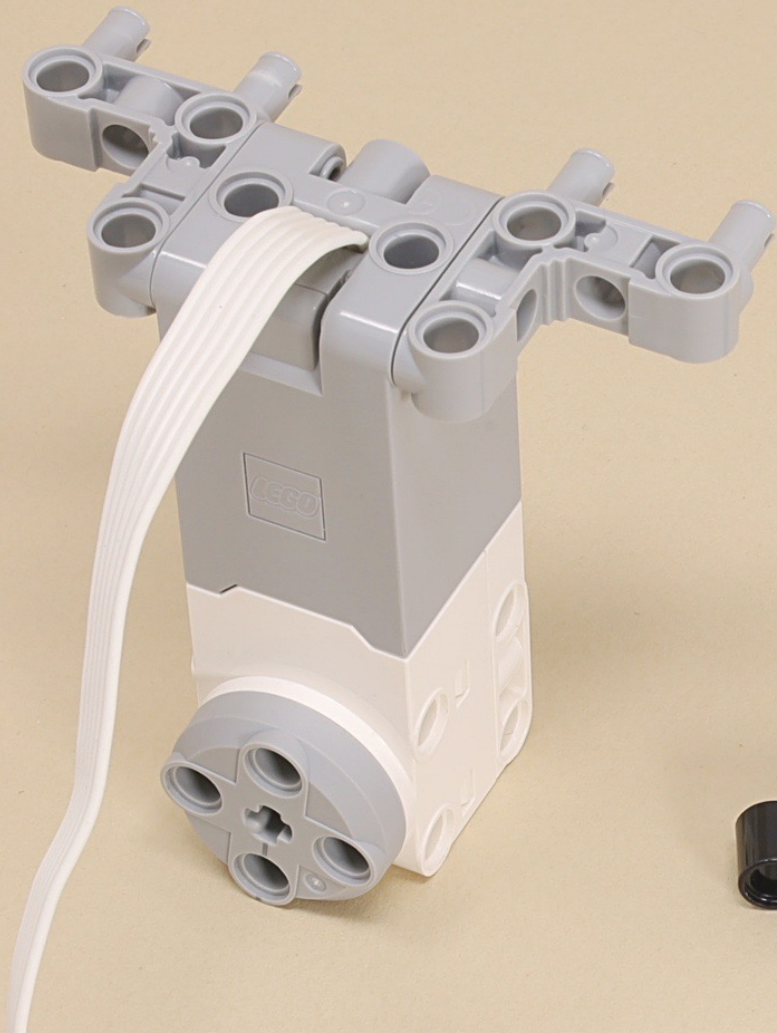

Drive Wheel for Mars 2020 Rover

Scroll for
building
instructions

11

9

(6 x)